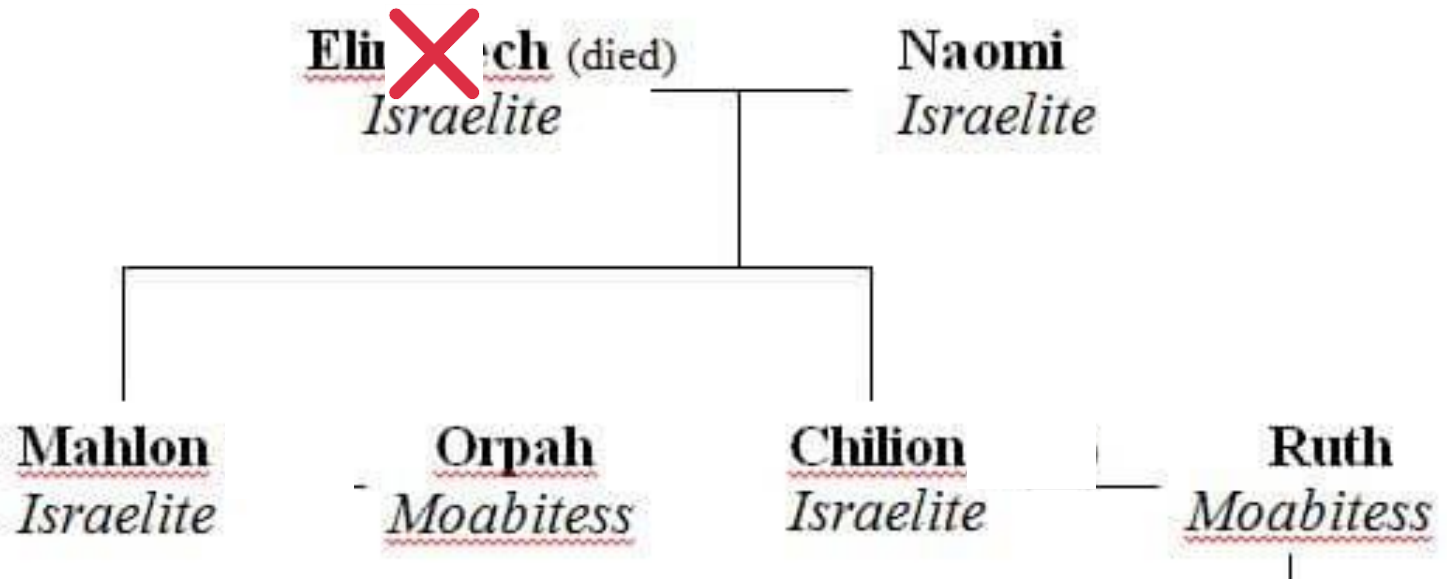

General Letters

Apocalyptic

Gods Of Moab And Ammon

Chemosh, the Moabite god, and Milcom (Molech), the Ammonite god, were worshiped as Baal by Israelites when they were apostate.

The Moabites and the Ammonites have had an **ancient hatred** of Israel that extends from the time that Israel left Egypt. (Israel had to cross the Moabite and the Ammonite land to get into the promised land.)

The Moabites and the Ammonites (both are descendants of Lot) are today among the **Palestinians**.

Judges 21:25 ~ In those days *there was*
no king in Israel; everyone did *what was*
right in his own eyes.

“The boy Samuel ministered before the LORD under Eli. In those days the word of the LORD was rare; there were not many visions.”

I Samuel 3:1

Ruth's Family Tree

Ruth's Family Tree

Ruth's Family Tree

Ruth's Family Tree

3 qualifications for Kinsman Redeemer

1. Blood relative
2. Willing
3. Able

Ruth's Family Tree