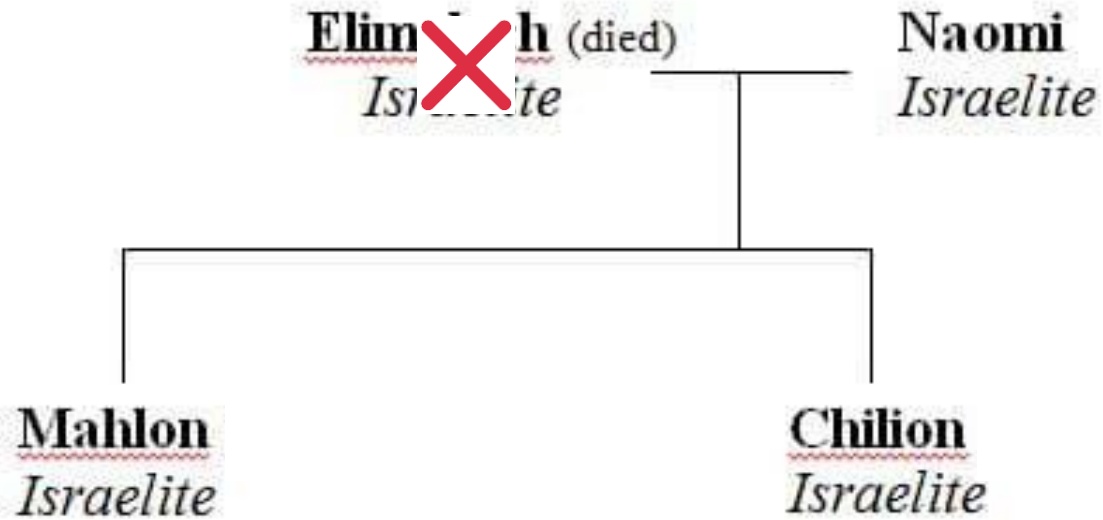

General Letters

Apocalyptic

Gods Of Moab And Ammon

Chemosh, the Moabite god, and Milcom (Molech), the Ammonite god, were worshiped as Baal by Israelites when they were apostate.

The Moabites and the Ammonites have had an **ancient hatred** of Israel that extends from the time that Israel left Egypt. (Israel had to cross the Moabite and the Ammonite land to get into the promised land.)

The background of the slide features a close-up, low-angle shot of tall grasses with prominent seed heads. The grasses are in sharp focus in the foreground, while the background shows a dark, overcast sky with soft, diffused light filtering through the clouds. The overall color palette is muted, consisting of dark greys, browns, and muted greens, which provides a somber and contemplative atmosphere for the text.

“The boy Samuel ministered before the LORD under Eli. In those days the word of the LORD was rare; there were not many visions.”

I Samuel 3:1

Ruth's Family Tree

Ruth's Family Tree

Ruth's Family Tree

Ruth's Family Tree

3 qualifications for Kinsman Redeemer

1. Blood relative
2. Willing
3. Able

Ruth's Family Tree