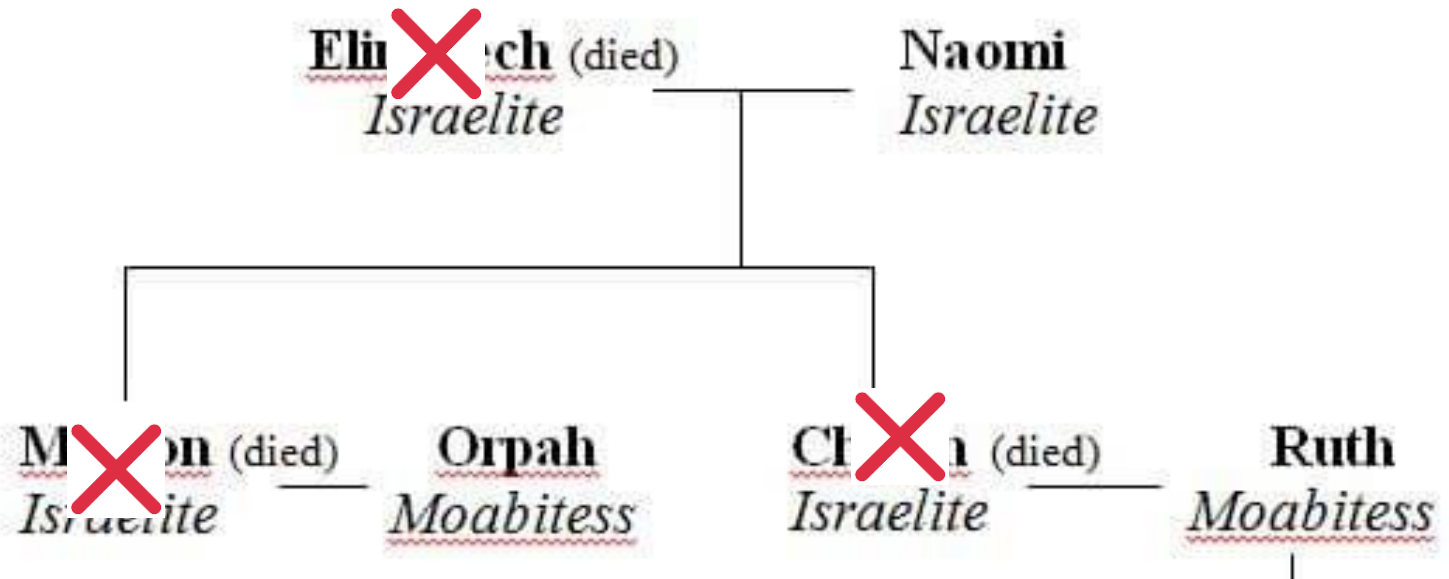

General Letters

Apocalyptic

Gods Of Moab And Ammon

Chemosh, the Moabite god, and Milcom (Molech), the Ammonite god, were worshiped as Baal by Israelites when they were apostate.

The Moabites and the Ammonites have had an **ancient hatred** of Israel that extends from the time that Israel left Egypt. (Israel had to cross the Moabite and the Ammonite land to get into the promised land.)

The Moabites and the Ammonites (both are descendants of Lot) are today among the **Palestinians**.

Judges 21:25 ~ In those days *there was*
no king in Israel; everyone did *what was*
right in his own eyes.

“The boy Samuel ministered before the LORD under Eli. In those days the word of the LORD was rare; there were not many visions.”

I Samuel 3:1

Ruth's Family Tree

Ruth's Family Tree

Ruth's Family Tree

Ruth's Family Tree

3 qualifications for Kinsman Redeemer

1. Blood relative
2. Willing
3. Able

Ruth's Family Tree