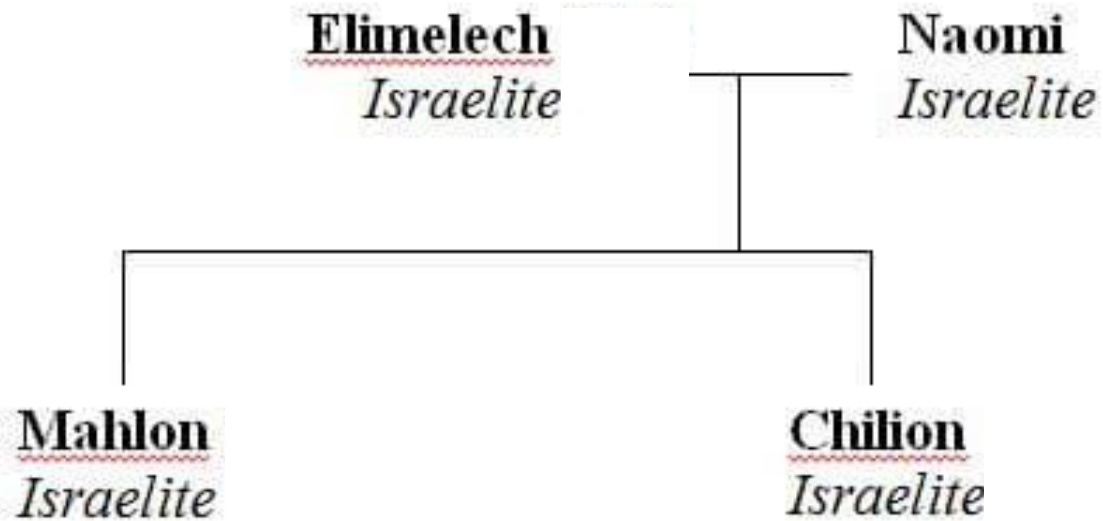

General Letters

Apocalyptic

Gods Of Moab And Ammon

Chemosh, the Moabite god, and Milcom (Molech), the Ammonite god, were worshiped as Baal by Israelites when they were apostate.

The Moabites and the Ammonites have had an **ancient hatred** of Israel that extends from the time that Israel left Egypt. (Israel had to cross the Moabite and the Ammonite land to get into the promised land.)

The Moabites and the Ammonites (both are descendants of Lot) are today among the **Palestinians**.

Judges 21:25 ~ In those days *there was*
no king in Israel; everyone did *what was*
right in his own eyes.

“The boy Samuel ministered before the LORD under Eli. In those days the word of the LORD was rare; there were not many visions.”

I Samuel 3:1

Ruth's Family Tree

Ruth's Family Tree

Ruth's Family Tree

Ruth's Family Tree